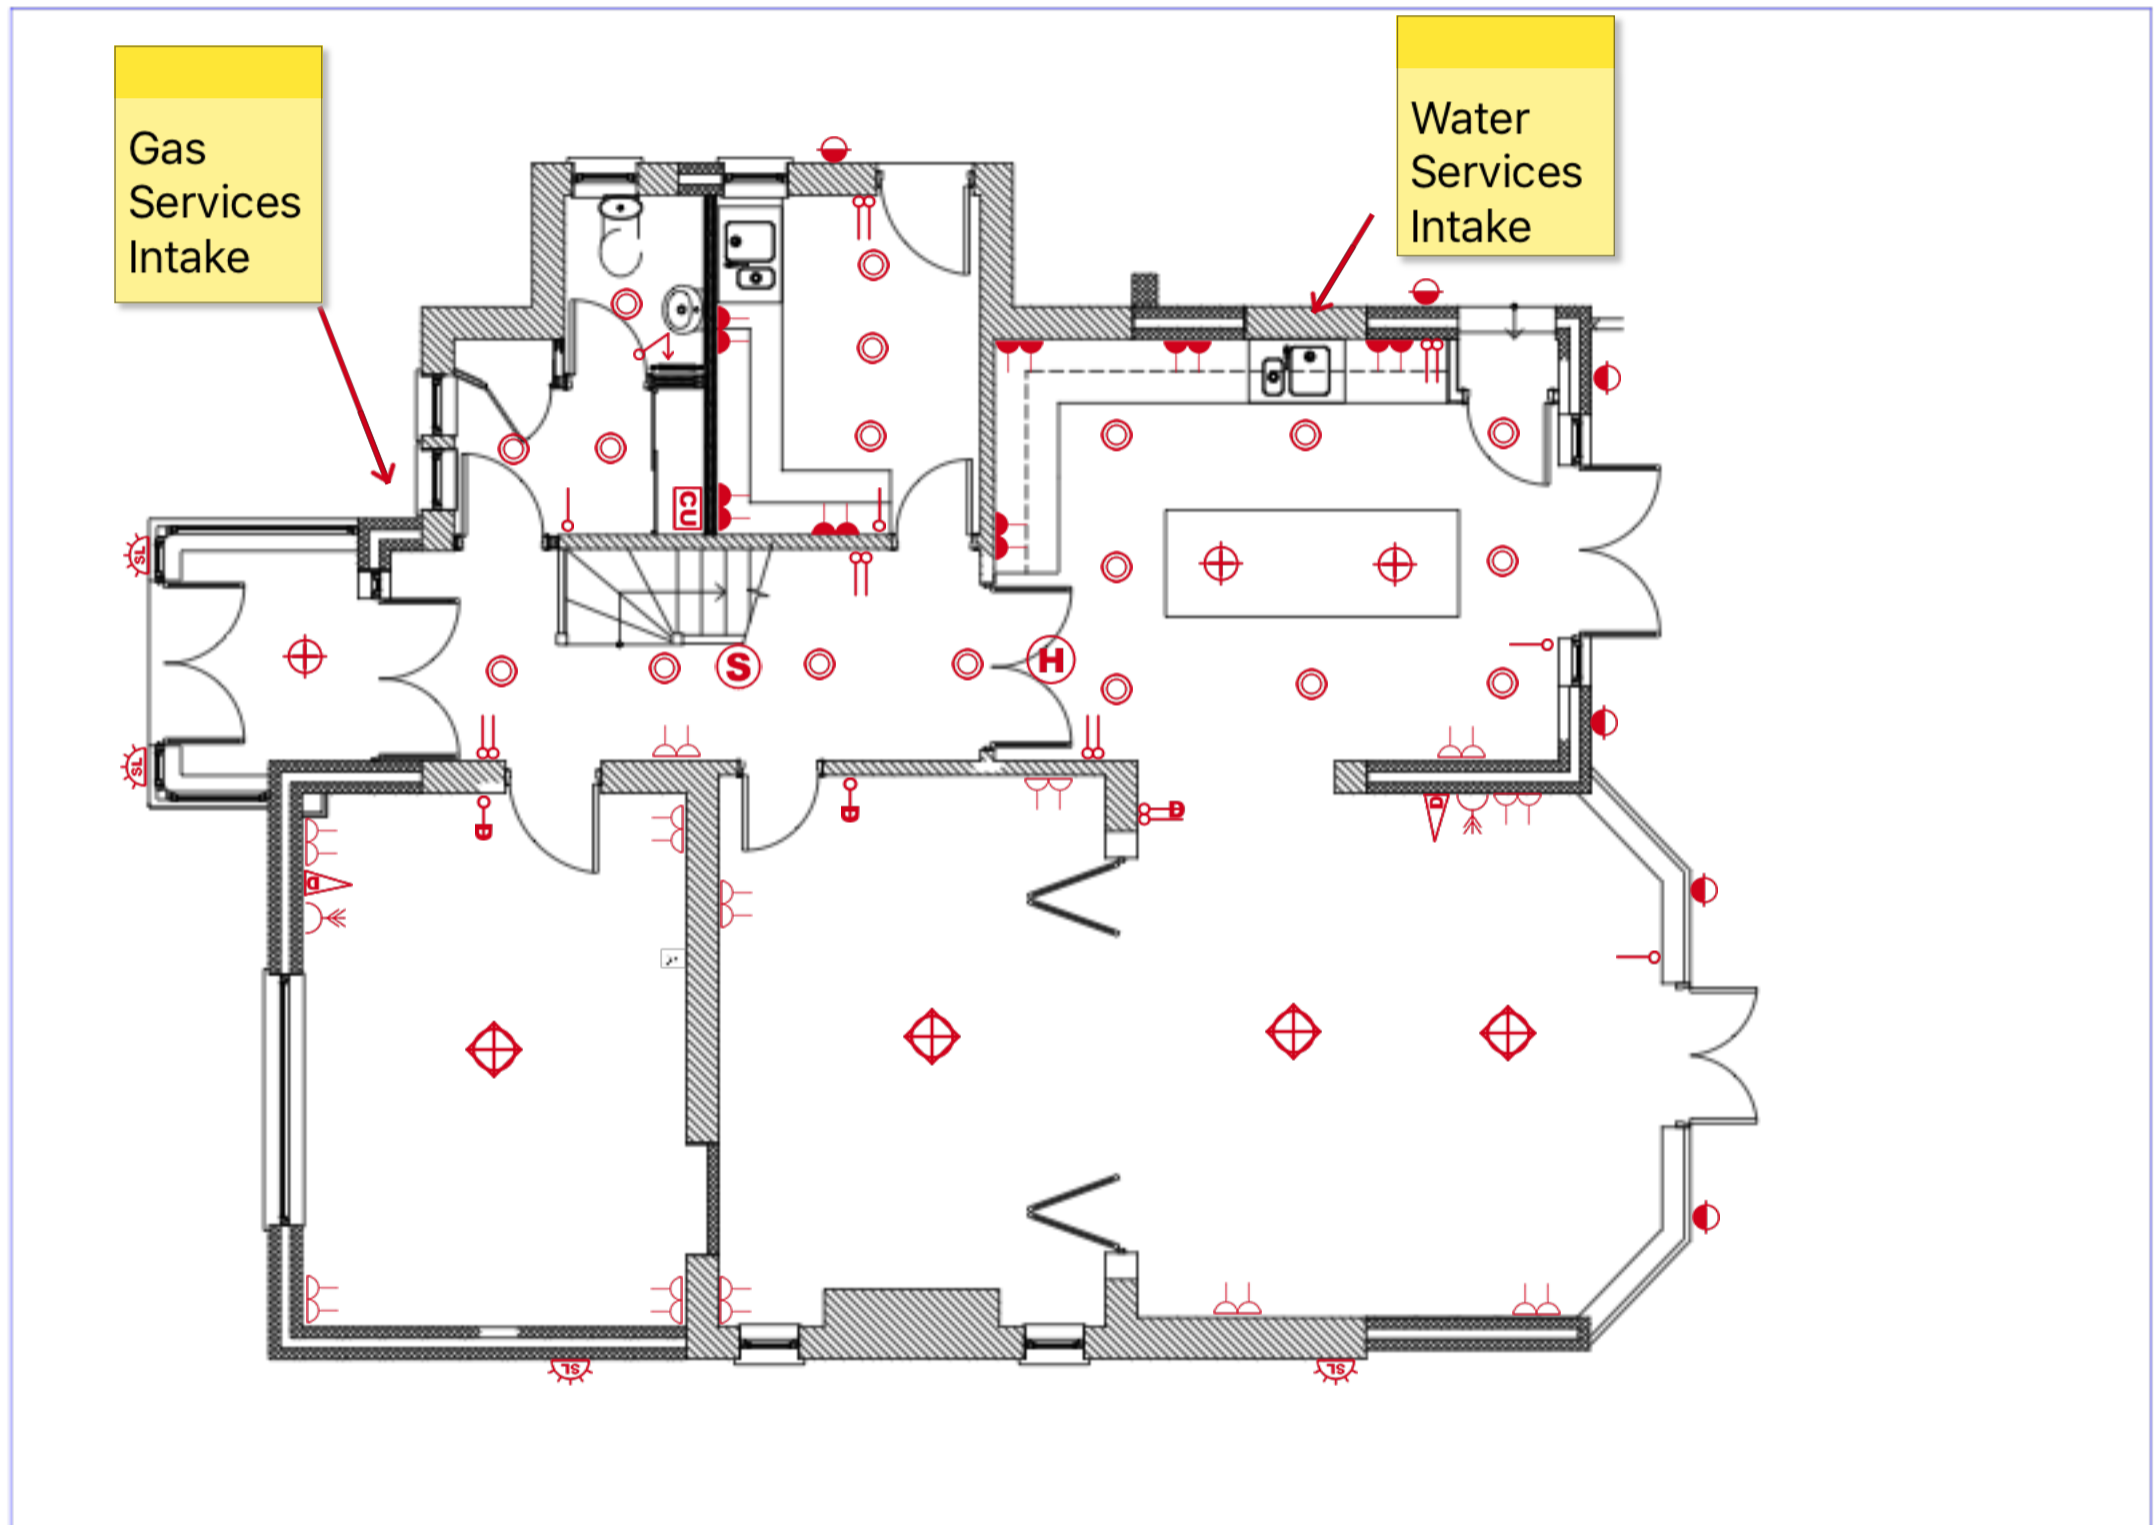

Project Cost

Fixture	Unit Cost	Quantity	Total Cost
1 Gang Dimmer Switch	60.00	2	£120.00
1 Gang Light Switch	45.00	4	£180.00
1 Gang Pull Cord Light Switch	35.00	1	£35.00
2 Gang Dimmer Switch	105.00	1	£105.00
2 Gang Light Switch	75.00	5	£375.00
Cat 5 Or 6 Data Socket	50.00	2	£100.00
Consumer Unit	600.00	1	£600.00
Custom Light Point	65.00	4	£260.00
Double Switched Socket Outlet High Level	55.00	7	£385.00
Double Switched Socket Outlet	55.00	12	£660.00
External Light	45.00	6	£270.00
External Security Light	70.00	4	£280.00
Heat Detector	55.00	1	£55.00
Pendant Light Point	45.00	3	£135.00
Recessed Downlighter	55.00	18	£990.00
Smoke Detector	45.00	1	£45.00
TV Service	110.00	2	£220.00
Earth bonding to gas and water utilities.	85.00	2	£170.00
Grand Total		76	£4,985.00

Disclaimer: You must refer to the key provided. All images used are for illustrative purposes only and are intended to convey the concept and vision for the development. They are for guidance only, may alter as work progresses and do not necessarily represent a true and accurate depiction of the finished product. Floor plans are intended to give a general indication of the proposed layout only. All images and dimensions are not intended to form any contract or warranty.